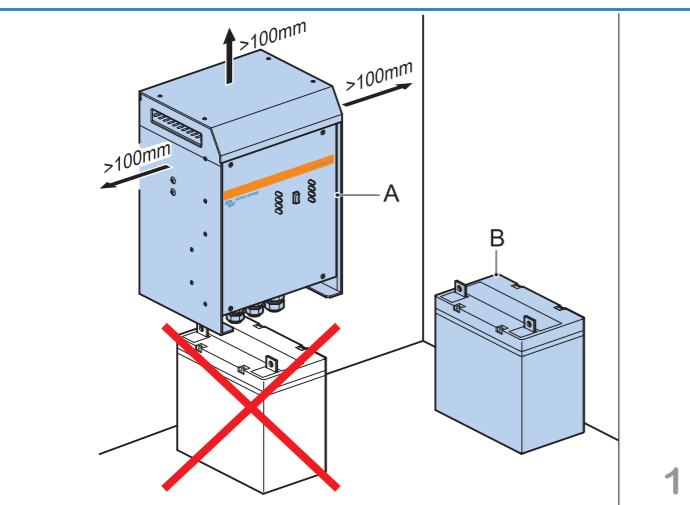

Quick Installation Guide

MultiPlus 12V 24V 48V 3000VA 50A 230Vac

www.victronenergy.com

Included